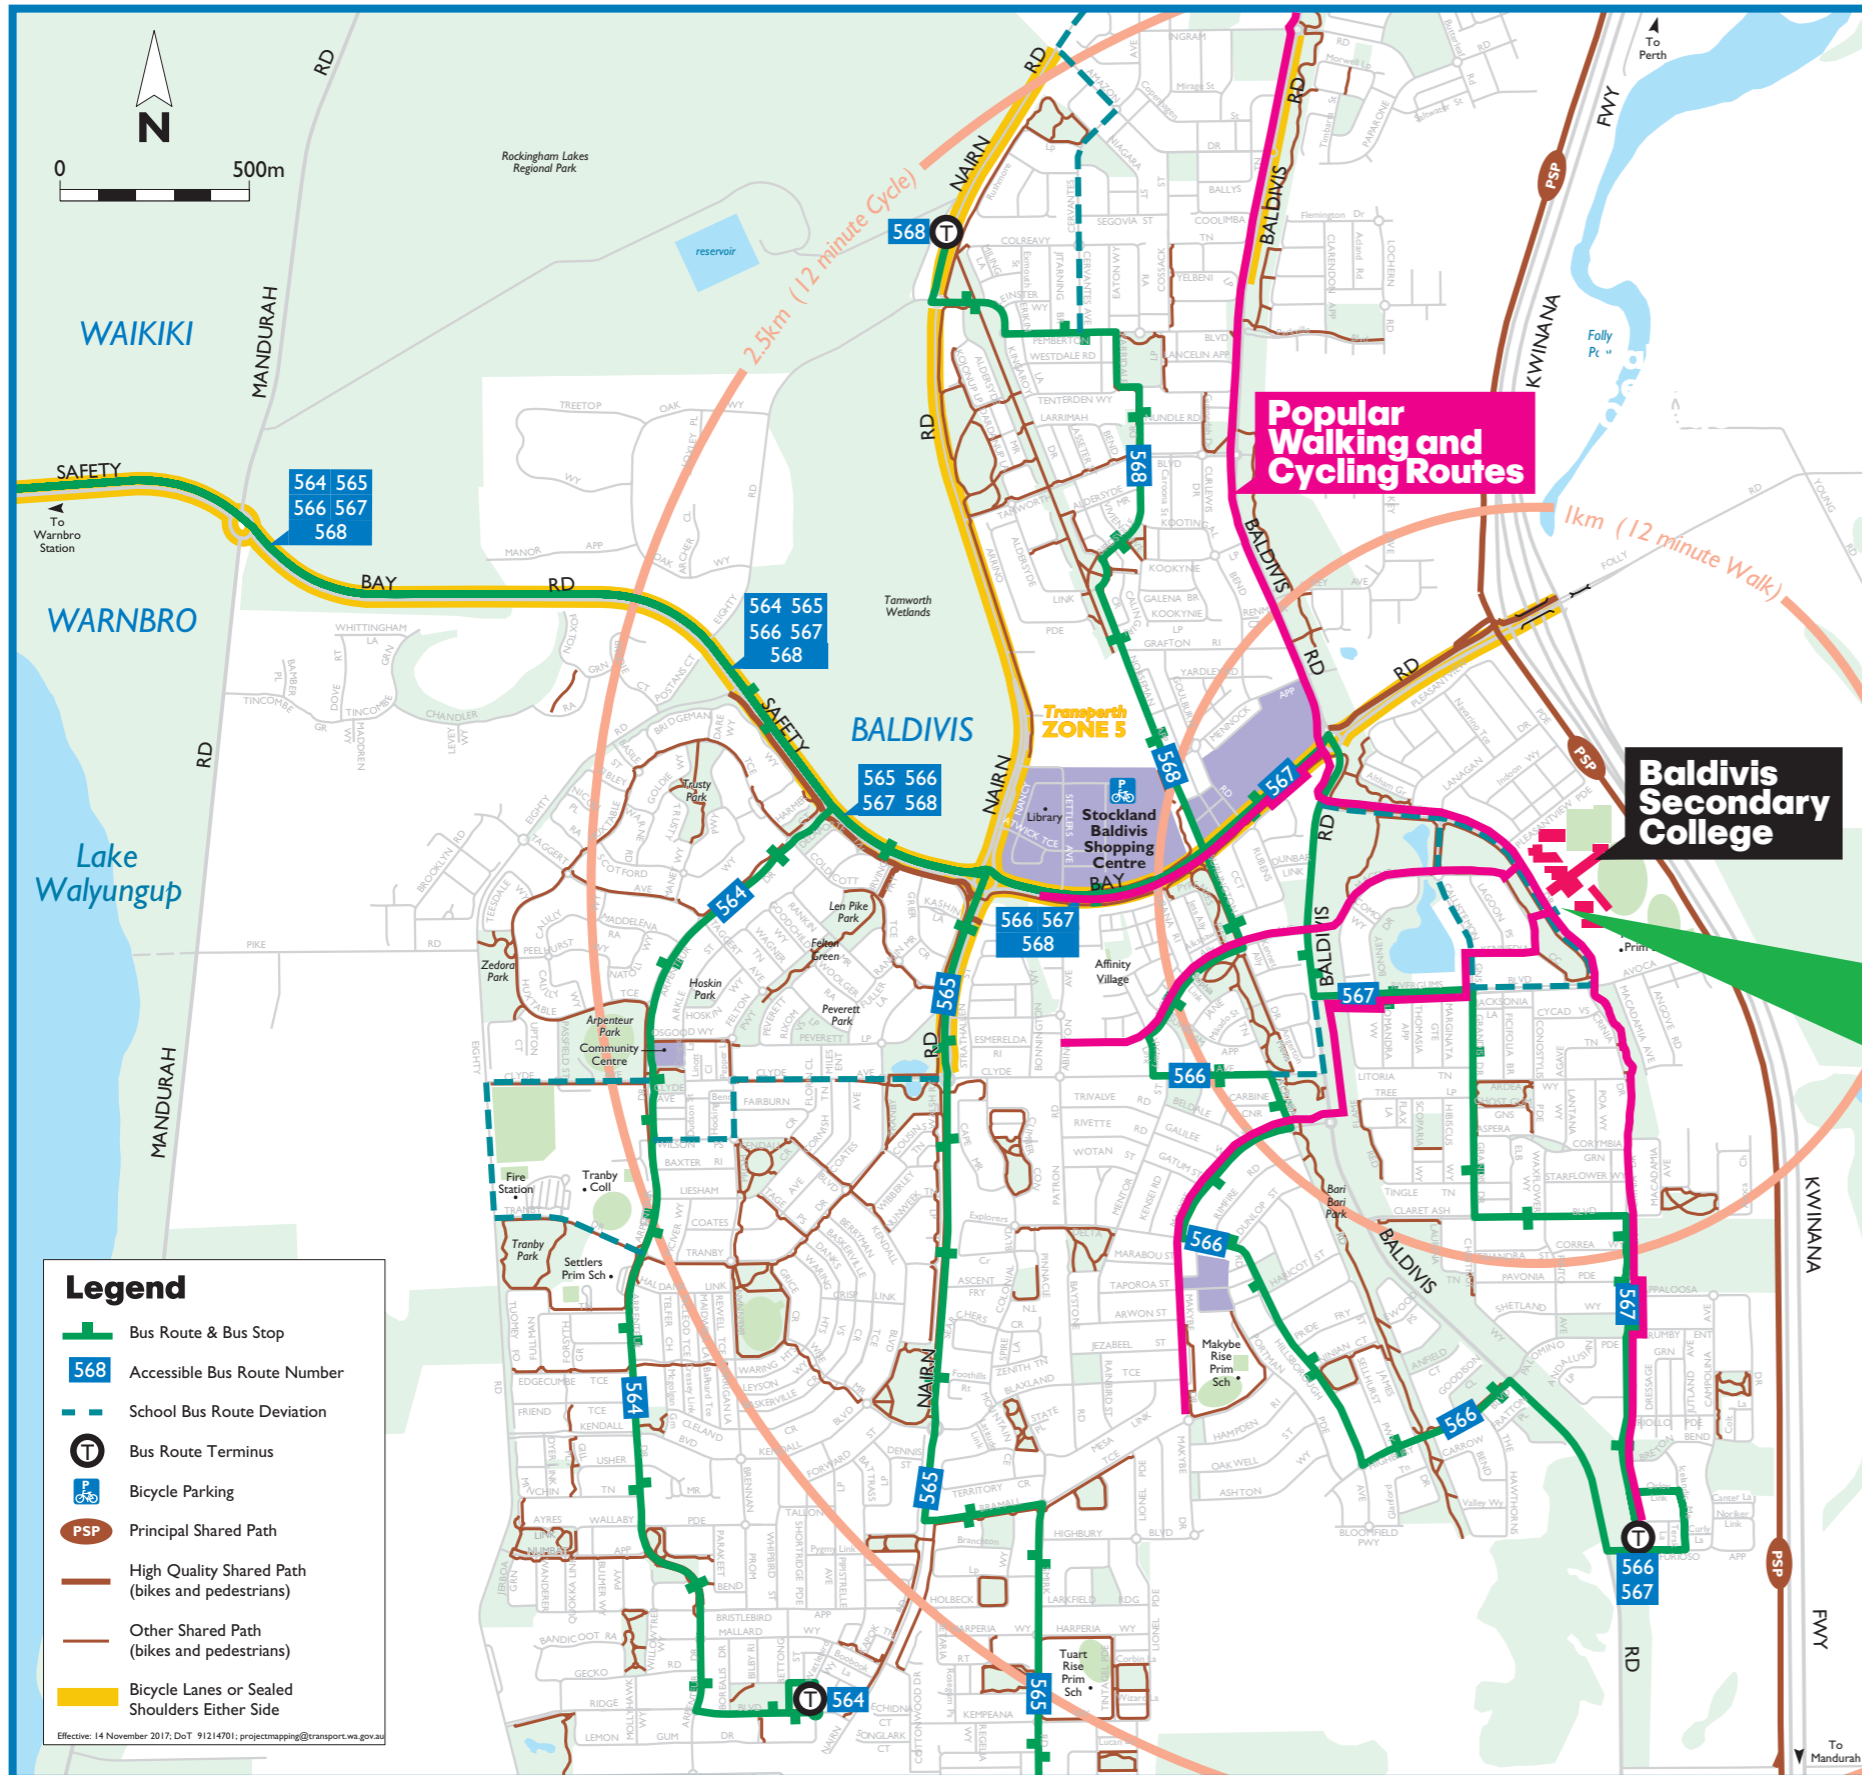

How to get to Baldivis Secondary College

Baldivis Secondary College is a Your Move School and encourages all students to walk, ride or catch the bus.

Socialise with friends, concentrate better in class, stay fit and healthy, gain some independence and do the right thing for our environment.

Trial your route to see how the timing works out. You'll get some fresh air and may get there quicker than you think.

If you live outside of the public transport service zone then you may be eligible for the free orange School Buses, you can see the zone map and apply at www.schoolbuses.wa.gov.au

Transperth bus services to Baldivis Secondary College

The following bus services deviate to Baldivis Secondary College, arriving from 8am and departing after 2.45pm:

- 565
- 566
- 567
- 568

To plan your journey to and from school visit www.transperth.wa.gov.au

Tip: Download the Transperth App to plan your journey.
www.yourmove.org.au

Walking & Cycling Routes to Baldivis Secondary College

Legend

- Shower Facilities
- Bicycle Parking

- PSP Principal Shared Path
- High Quality Shared Path (bikes and pedestrians)